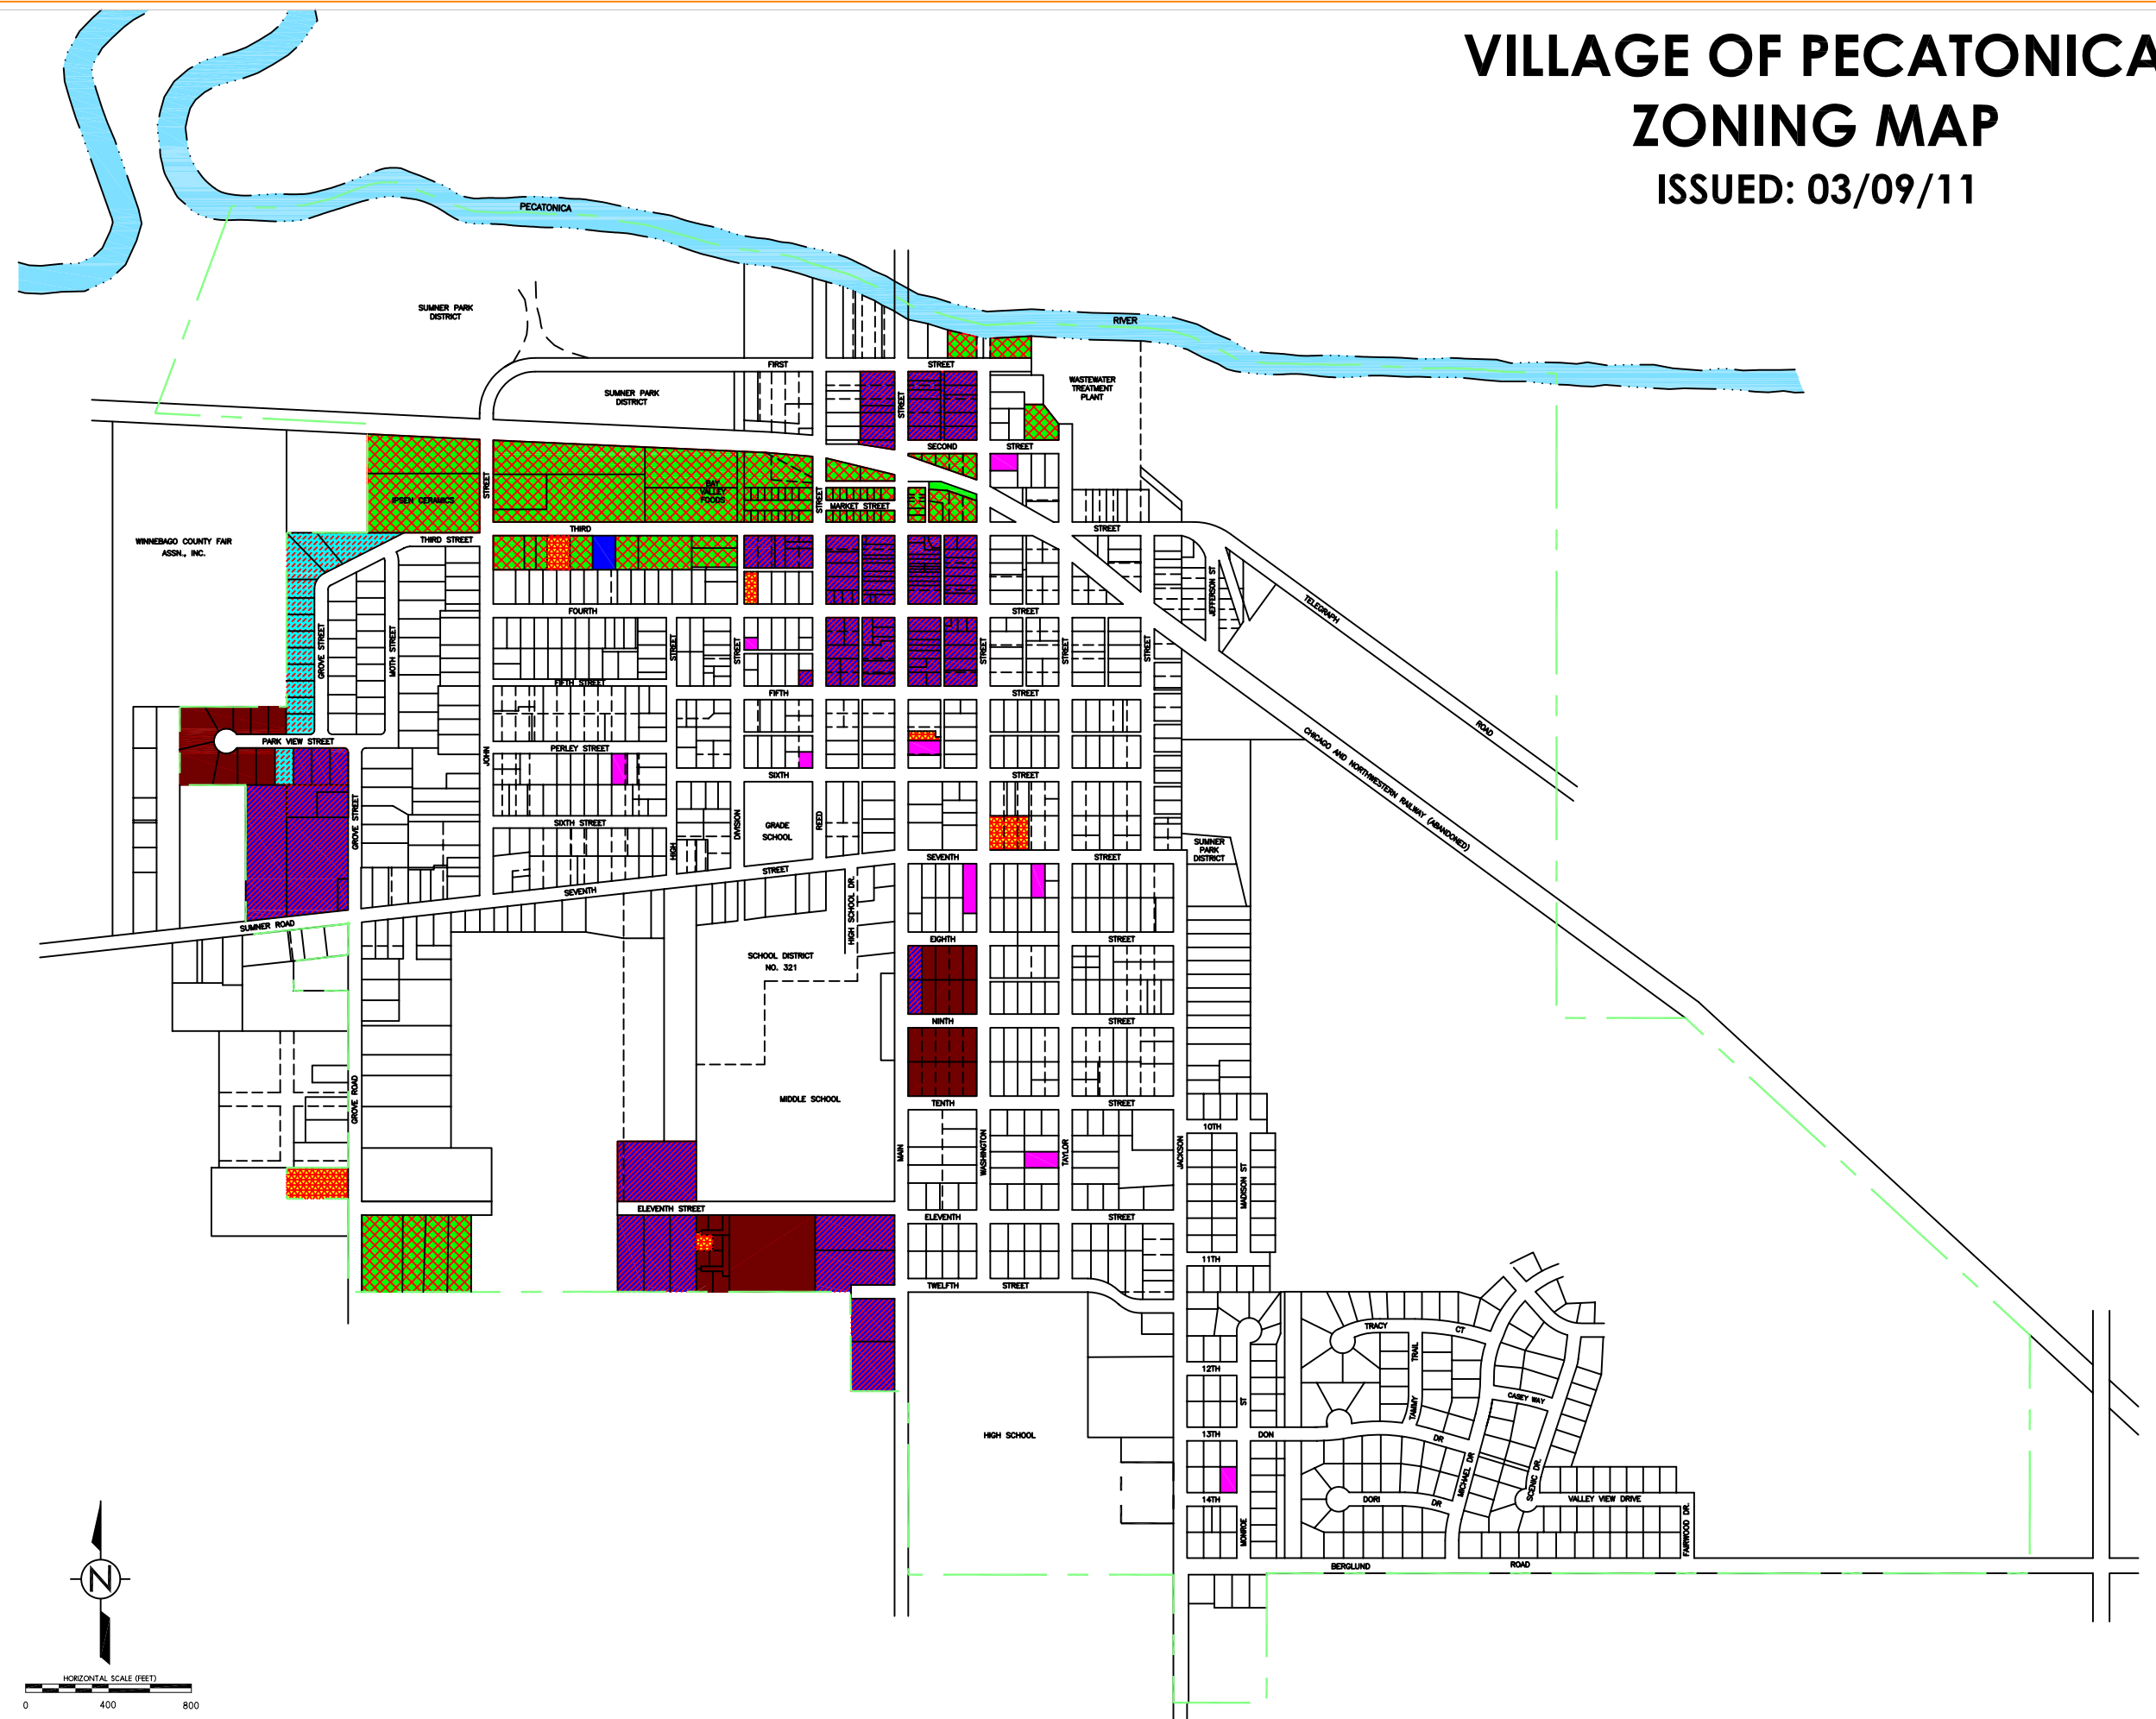

# VILLAGE OF PECATONICA ZONING MAP

ISSUED: 03/09/11

## LEGEND

-  CORPORATE LIMITS
-  RESIDENTIAL (R-1, R-2)
-  SINGLE FAMILY RESIDENCE (R-1)
-  TWO-FAMILY RESIDENCE (R-2)
-  MULTI-FAMILY (R-3)
-  COMMERCIAL DISTRICT (CD)
-  INDUSTRIAL DISTRICT (ID)
-  SPECIAL USE PERMIT – SEE BINDER FOR ORDINANCE
-  VARIANCE – SEE BINDER FOR ORDINANCE